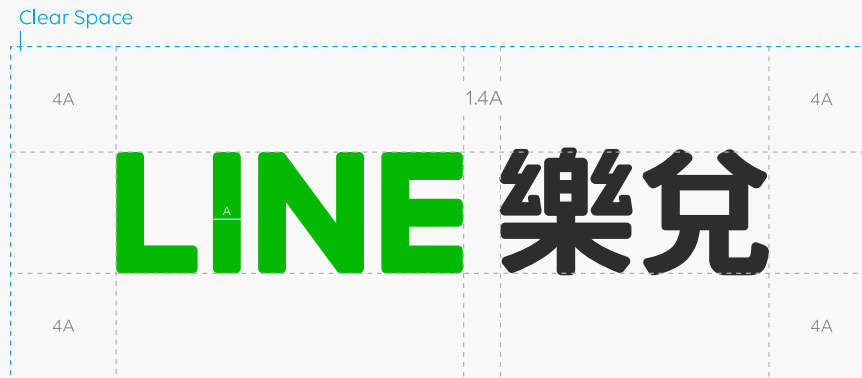

LINE 樂兌 LOGOTYPE

LINE TW BX1
2019.04 VER.01

© LINE

CONTENT

01 WORDMARK	P1
02 LOGO COLOR	P3
03 APPLICATION	P5
04 REGULATION	P7

WORDMARK

Horizontal

Minimum Size on Screen (online)

LINE 樂兌] 30px

Minimum Size on Print (offline)

LINE 樂兌] 4mm

WORDMARK

Vertical

Minimum Size on Screen (online)

Minimum Size on Print (offline)

LINE
樂兌 } 70px